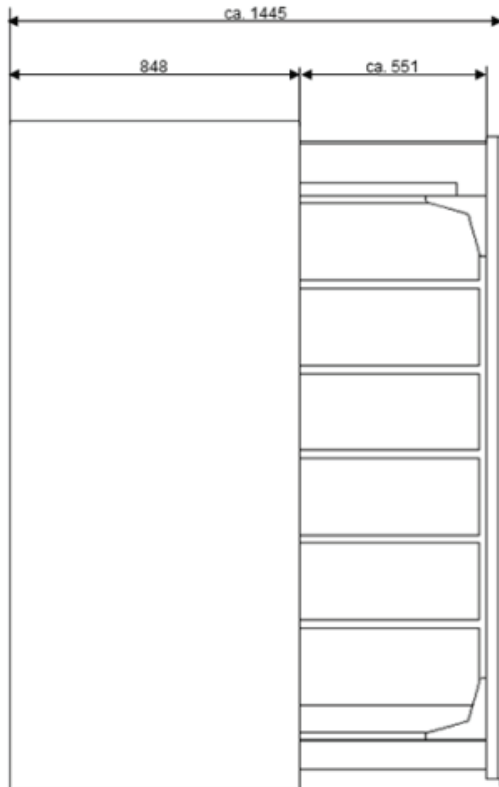

# Safe and space-saving storage

- ✓ Electromagnetic mechanism for delayed closure and stop function
- ✓ Pull-out door for two-sided access and large storage capacity
- ✓ Adjustable-height shelves to meet your needs

	Width		Height	Depth
Tall cabinet with pull-out door	449	819	1966	860

Dimensions [mm]